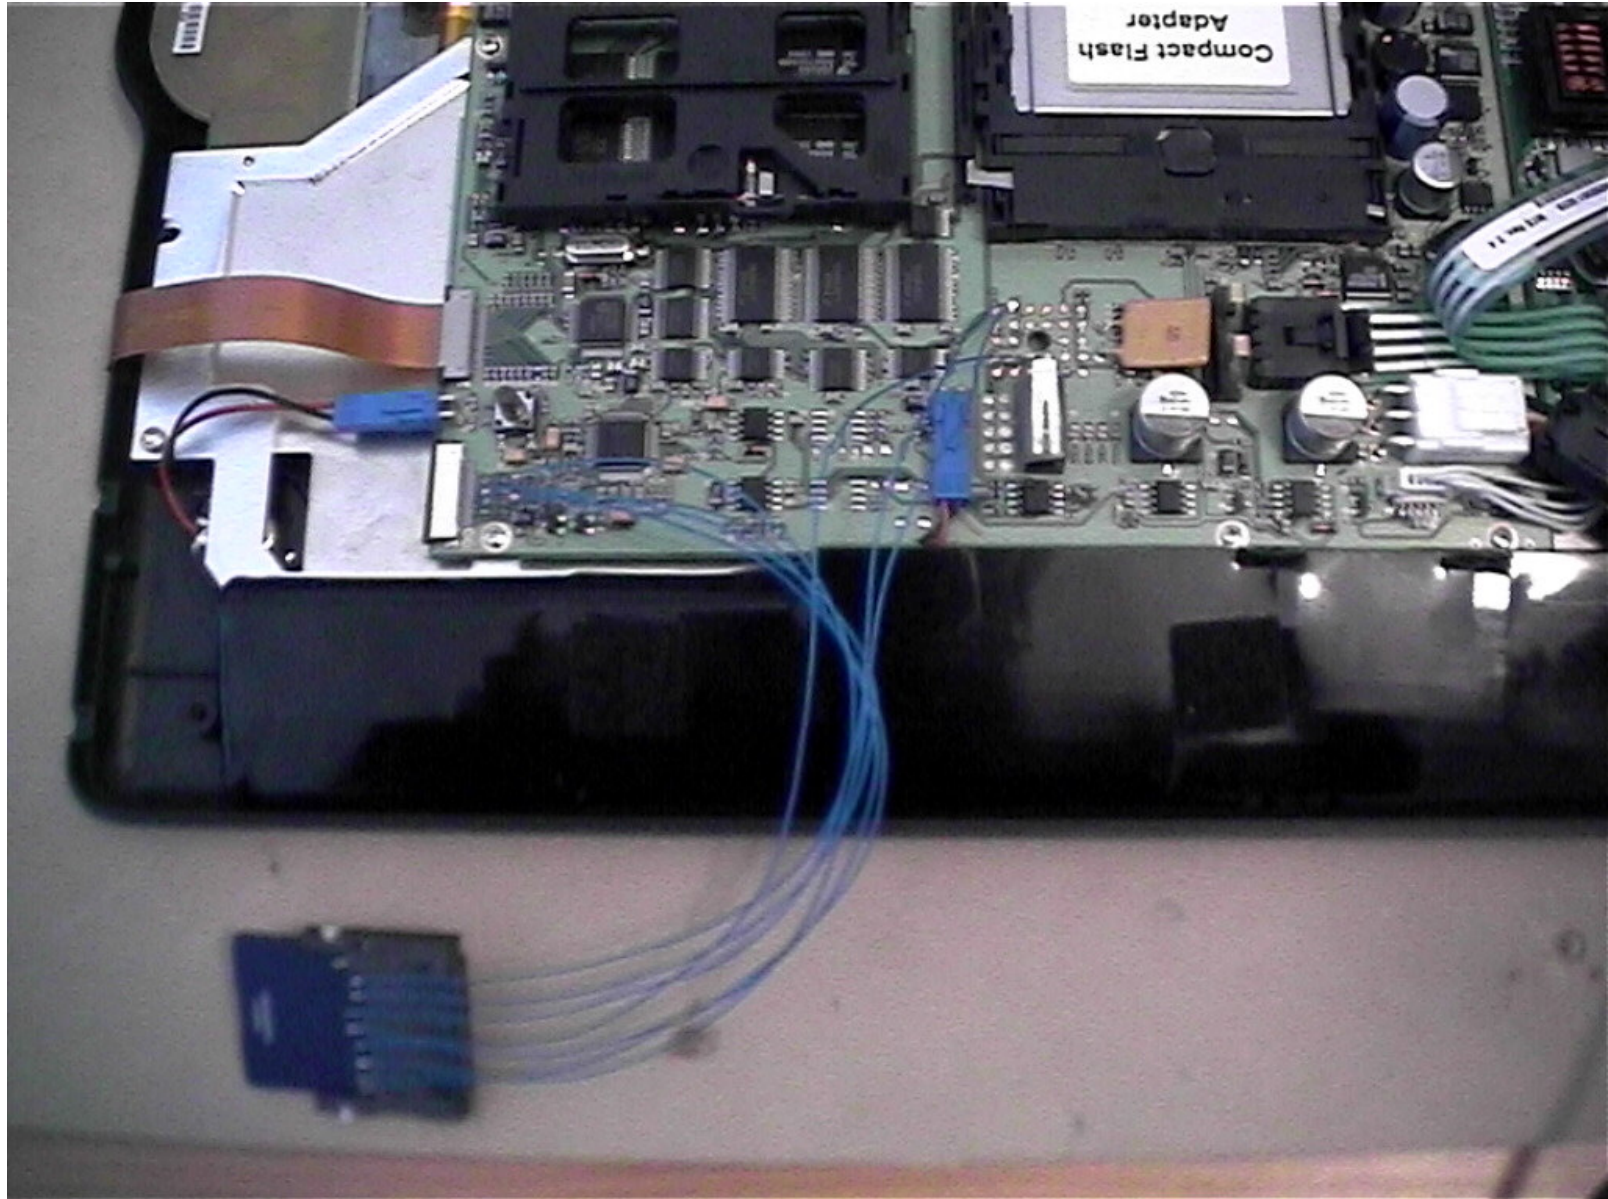

Simpad MMC mod- Total

Simpad MMC mod- Signals

Simpad MMC mod- Power & Gnd

Simpad MMC mod- Connector

Using-Angstrom 2007.12-r18

Terminal output

```
x-terminal-emulator
mjones@simpad:~$ df
Filesystem            lk-blocks    Used Available Use% Mounted on
/dev/mtdblock1        24320        18920    5400    78% /
tmpfs                  40           0         40     0% /mnt/.psplash
df: /dev/.static/dev: Permission denied
tmpfs                  2048         32        2016    2% /dev
tmpfs                  30784        0        30784   0% /dev/shm
tmpfs                  30784        112       30672   0% /var/volatile
tmpfs                  30784        48        30736   0% /media/ram
/dev/hda1              127206       18368    108838  14% /media/cf
mjones@simpad:~$ █
```