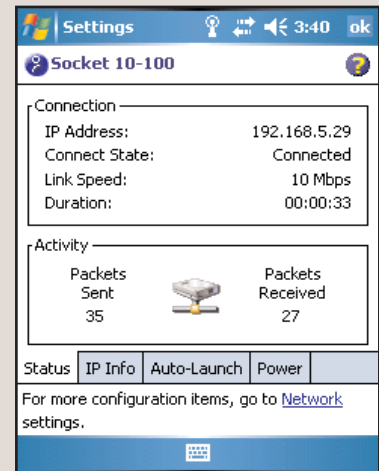

Receive a quick connection summary by clicking the status button.

Corporate Headquarters:

Socket Communications, Inc.
37400 Central Court, Newark, CA 94560
Phone: 510-744-2700
Fax: 510-744-2727
www.socketcom.com