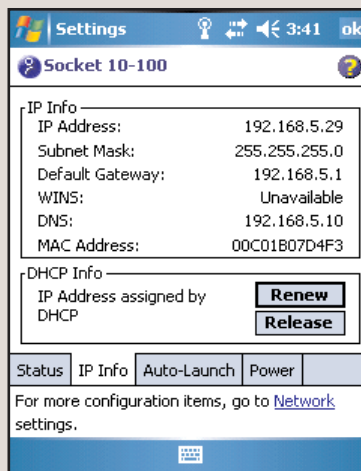

The Socket software makes it easy to view IP address information.