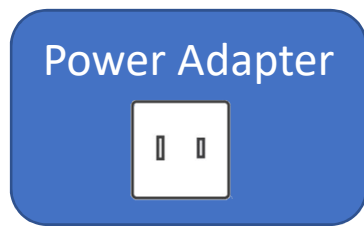

3. United Kingdom (UK) keyboard - for use in Japan

UK Layout V1.5