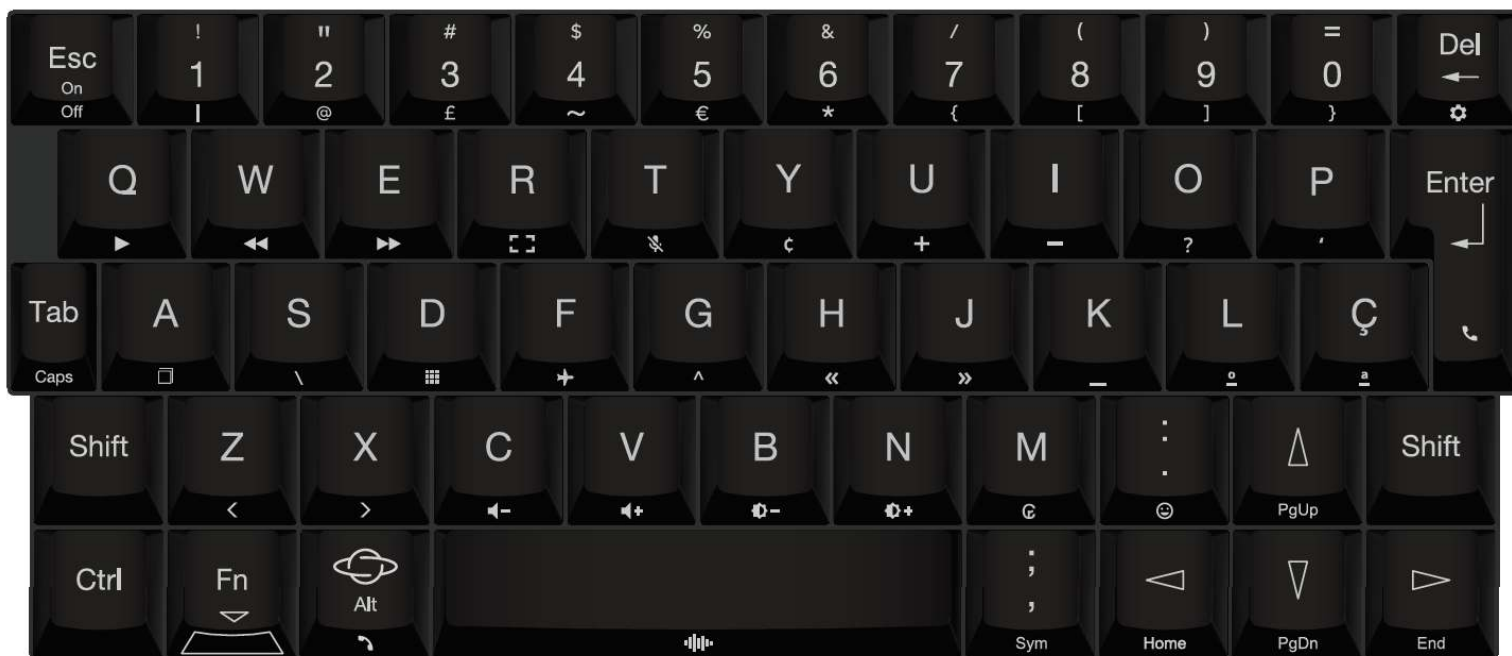

28. Norwegian keyboard

Added 12 March 2018

29. Polish keyboard

Added 12 March 2018

30. Portuguese keyboard

Added 12 March 2018

31. Russian keyboard

Russian Layout V3