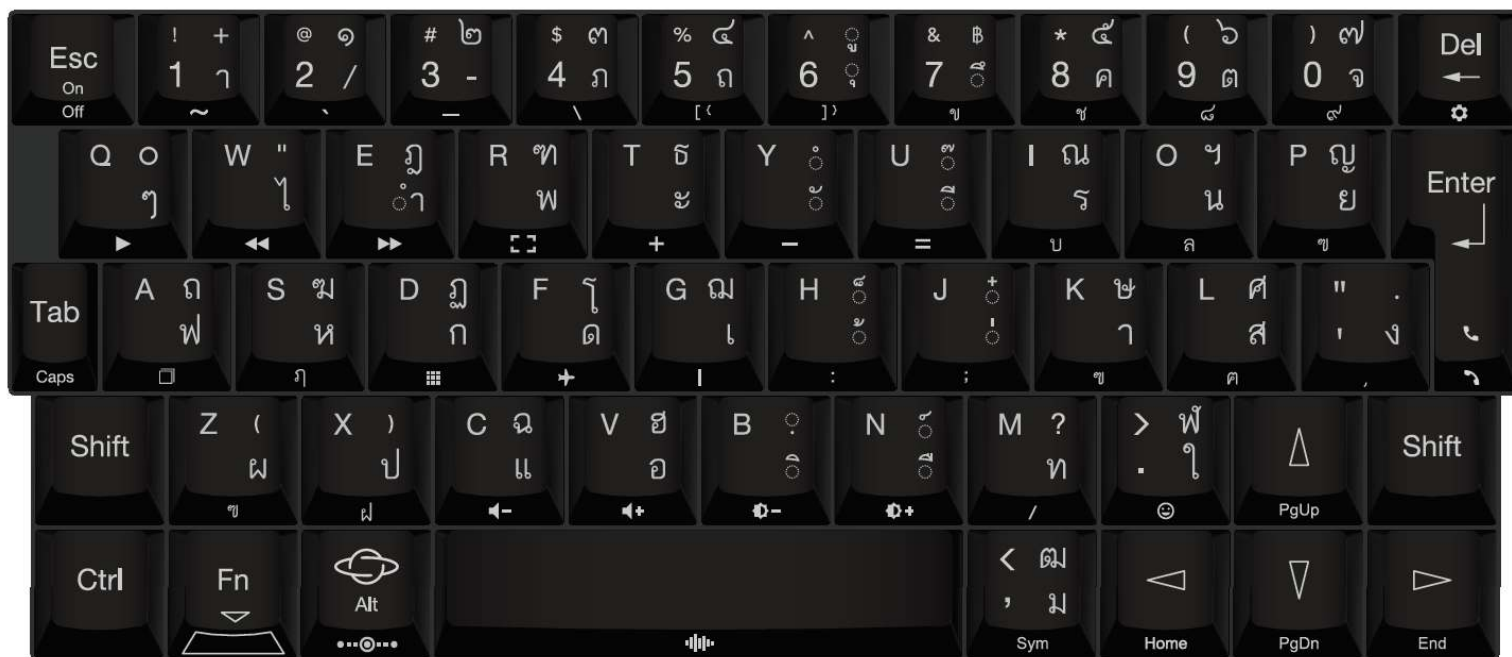

28. Norwegian keyboard

Added 12 March 2018

29. Polish keyboard

Added 12 March 2018

30. Portuguese keyboard

Added 12 March 2018

31. Russian keyboard

Russian Layout V3

32. Spanish keyboard

Spanish Layout V1.2

33. Swedish keyboard

Swedish Layout V2

34. Swiss keyboard

Swiss Layout V1

35. Thai keyboard

Added 12 March 2018

36. Icelandic keyboard

Icelandic Layout V1
Special order only