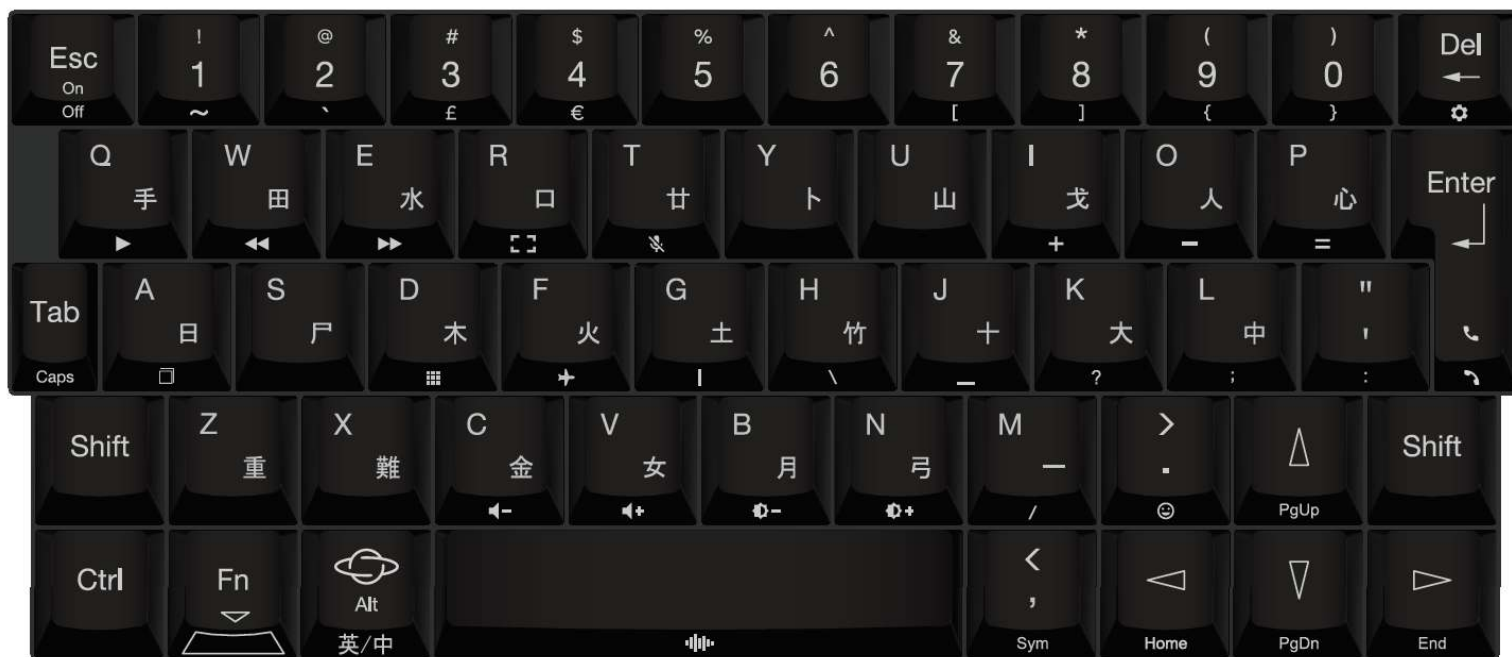

13. Chinese keyboard

Added 12 March 2018